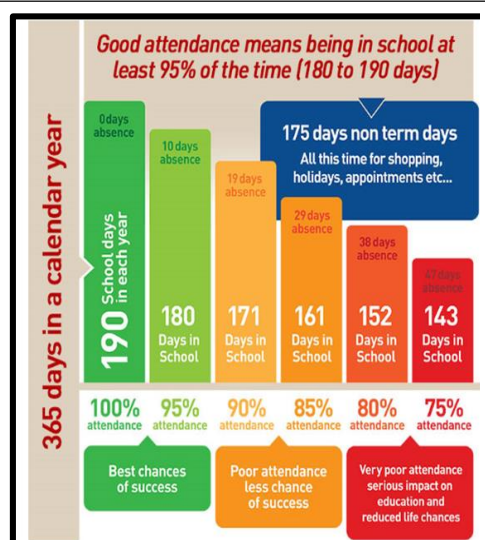

Gwasanaethau Dosbarth

Class Assemblies

17/05/2024

Dosbarth Derbyn / Reception

10.00yb

Presenoldeb/Attendance

Wythnos yn gorffen /
Week ending 10/05/24:

89.8%

Targed/Target:

95.8%

Presenoldeb/Attendance:

Presenoldeb/ Attendance	Canllawiau Cenedlaethol/National Guidelines
95%-100%	Ardderchog/Excellent
90%-95%	Boddhaol/Satisfactory
85%-90%	Anfodddhaol/ Unsatisfactory
80%-85%	Anfodddhaol iawn/Very unsatisfactory
Islaw/Below 80%	Canran beryglus o isell/Extremely low level of attendance.