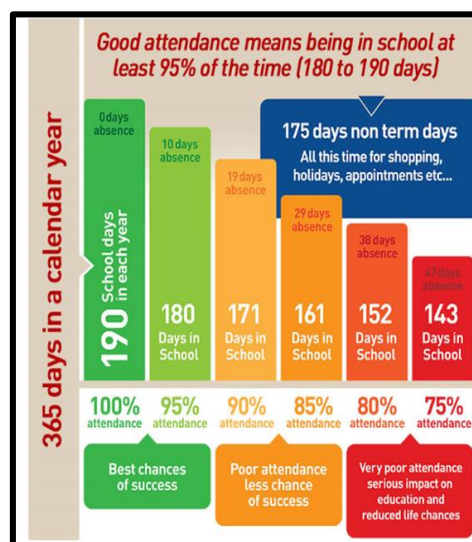

Finesse 09.05.24

Lluniau Dosbarth a thimau ysgol

Class Photos and School Teams

Gwasanaethau Dosbarth

Class Assemblies

15/05/2024	Blwyddyn Yr 5/6 RhR
17/05/2024	Dosb Derbyn Reception EM
**24/05/2024 Dyddiad Newydd New Date	Blwyddyn Yr 4 JAW
	Meithrin CJ Diwedd y flwyddyn (Nursery end of year)
	Blwyddyn 6 Diwedd y flwyddyn (Year 6 end of year)

Gwasanaethau Dosbarth

Class Assemblies

15/05/2024

Blwyddyn Yr 5/6 RhR

9.30yb

Presenoldeb/Attendance

Wythnos yn gorffen /
Week ending 03/05/24:

87.2%

Targed/Target:

95.8%

Presenoldeb/Attendance:

Presenoldeb/ Attendance	Canllawiau Cenedlaethol/National Guidelines
95%-100%	Ardderchog/Excellent
90%-95%	Boddhaol/Satisfactory
85%-90%	Anfodddhaol/ Unsatisfactory
80%-85%	Anfodddhaol iawn/Very unsatisfactory
Islaw/Below 80%	Canran beryglus o isell/Extremely low level of attendance.

Ymgrych plentynod ffonau symudol

Smartphone free childhood campaign

<https://smartphonefreechildhood.co.uk/>

Gweler uchod y canllawiau cenedlaethol ar gyfer presenoldeb. Mae presenoldeb eich plentyn yn yr ysgol yn holl bwysig. Dewch i ni gael gweithio gyda'n gilydd i gynnig dyfodol disglair i'n plant!

Please see above for the national guidelines on attendance. Your child's attendance at school is extremely important. Let's work together to secure a bright future for our children.